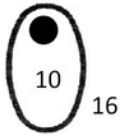

All sizes are in mm and are approximate size only

Size 1

Size 2

Size 3
Standard Size

Size 4

Size 5

Heart

Offset
Heart

Oval

Round

Extra Large
Round

Diamond

Dog
Tag

Cufflinks

Square

Round