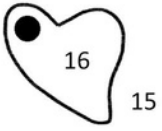

All sizes are in mm and are approximate size only

Size 1

Size 2

Size 3
Standard Size

Size 4

Size 5

Heart

Offset
Heart

Oval

Round

Extra Large
Round

Diamond

Dog
Tag

Cufflinks

Square

Round