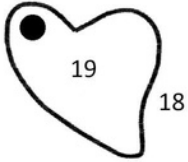

All sizes are in mm and are approximate size only

Size 1

Size 2

Size 3
Standard Size

Size 4

Size 5

Heart

Offset
Heart

Oval

Round

Extra Large
Round

Diamond

Dog
Tag

Cufflinks

Square

Round