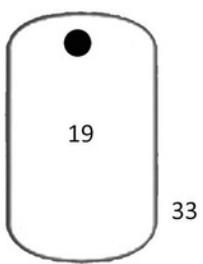

All sizes are in mm and are approximate size only

Size 1

Size 2

Size 3
Standard Size

Size 4

Size 5

Heart

Offset
Heart

Oval

Round

Extra Large
Round

Diamond

Dog
Tag

Cufflinks

Square

Round

Oval

Teardrop

Rectangle