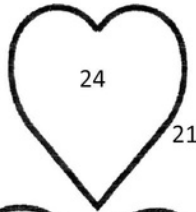

All sizes are in mm and are approximate size only

Size 1

Size 2

Size 3
Standard Size

Size 4

Size 5

Heart

Offset
Heart

Oval

Round

Extra Large
Round

Diamond

Dog
Tag

Cufflinks

Square

Round