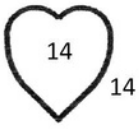

All sizes are in mm and are approximate size only

Size 1

Size 2

Size 3
Standard Size

Size 4

Size 5

Heart

Offset
Heart

Oval

Round

Extra Large
Round

Diamond

Dog
Tag

Cufflinks

Square

Round