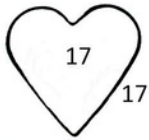

All sizes are in mm and are approximate size only

Size 1

Size 2

Size 3
Standard Size

Size 4

Size 5

Heart

Offset
Heart

Oval

Round

Extra Large
Round

Diamond

Dog
Tag

Cufflinks

Square

Round