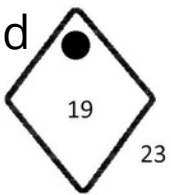

All sizes are in mm and are approximate size only

Size 1

Size 2

Size 3
Standard Size

Size 4

Size 5

Heart

Offset
Heart

Oval

Round

Extra Large
Round

Diamond

Dog
Tag

Cufflinks

Square

Round