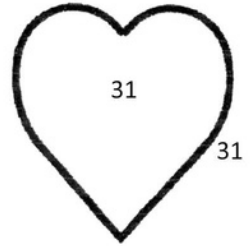

All sizes are in mm and are approximate size only

Size 1

Size 2

Size 3
Standard Size

Size 4

Size 5

Heart

Offset
Heart

Oval

Round

Extra Large
Round

Diamond

Dog
Tag

Cufflinks

Square

Round