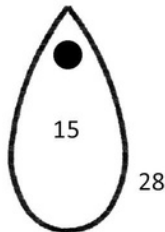

All sizes are in mm and are approximate size only

Size 1

Size 2

Size 3
Standard Size

Size 4

Size 5

Heart

Offset
Heart

Oval

Round

Extra Large
Round

Diamond

Dog
Tag

Cufflinks

Square

Round

Oval

Teardrop

Rectangle