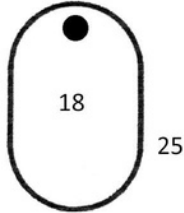

All sizes are in mm and are approximate size only

Size 1

Size 2

Size 3
Standard Size

Size 4

Size 5

Heart

Offset
Heart

Oval

Round

Extra Large
Round

Diamond

Dog
Tag

Cufflinks

Square

Round

Oval

Teardrop

Rectangle